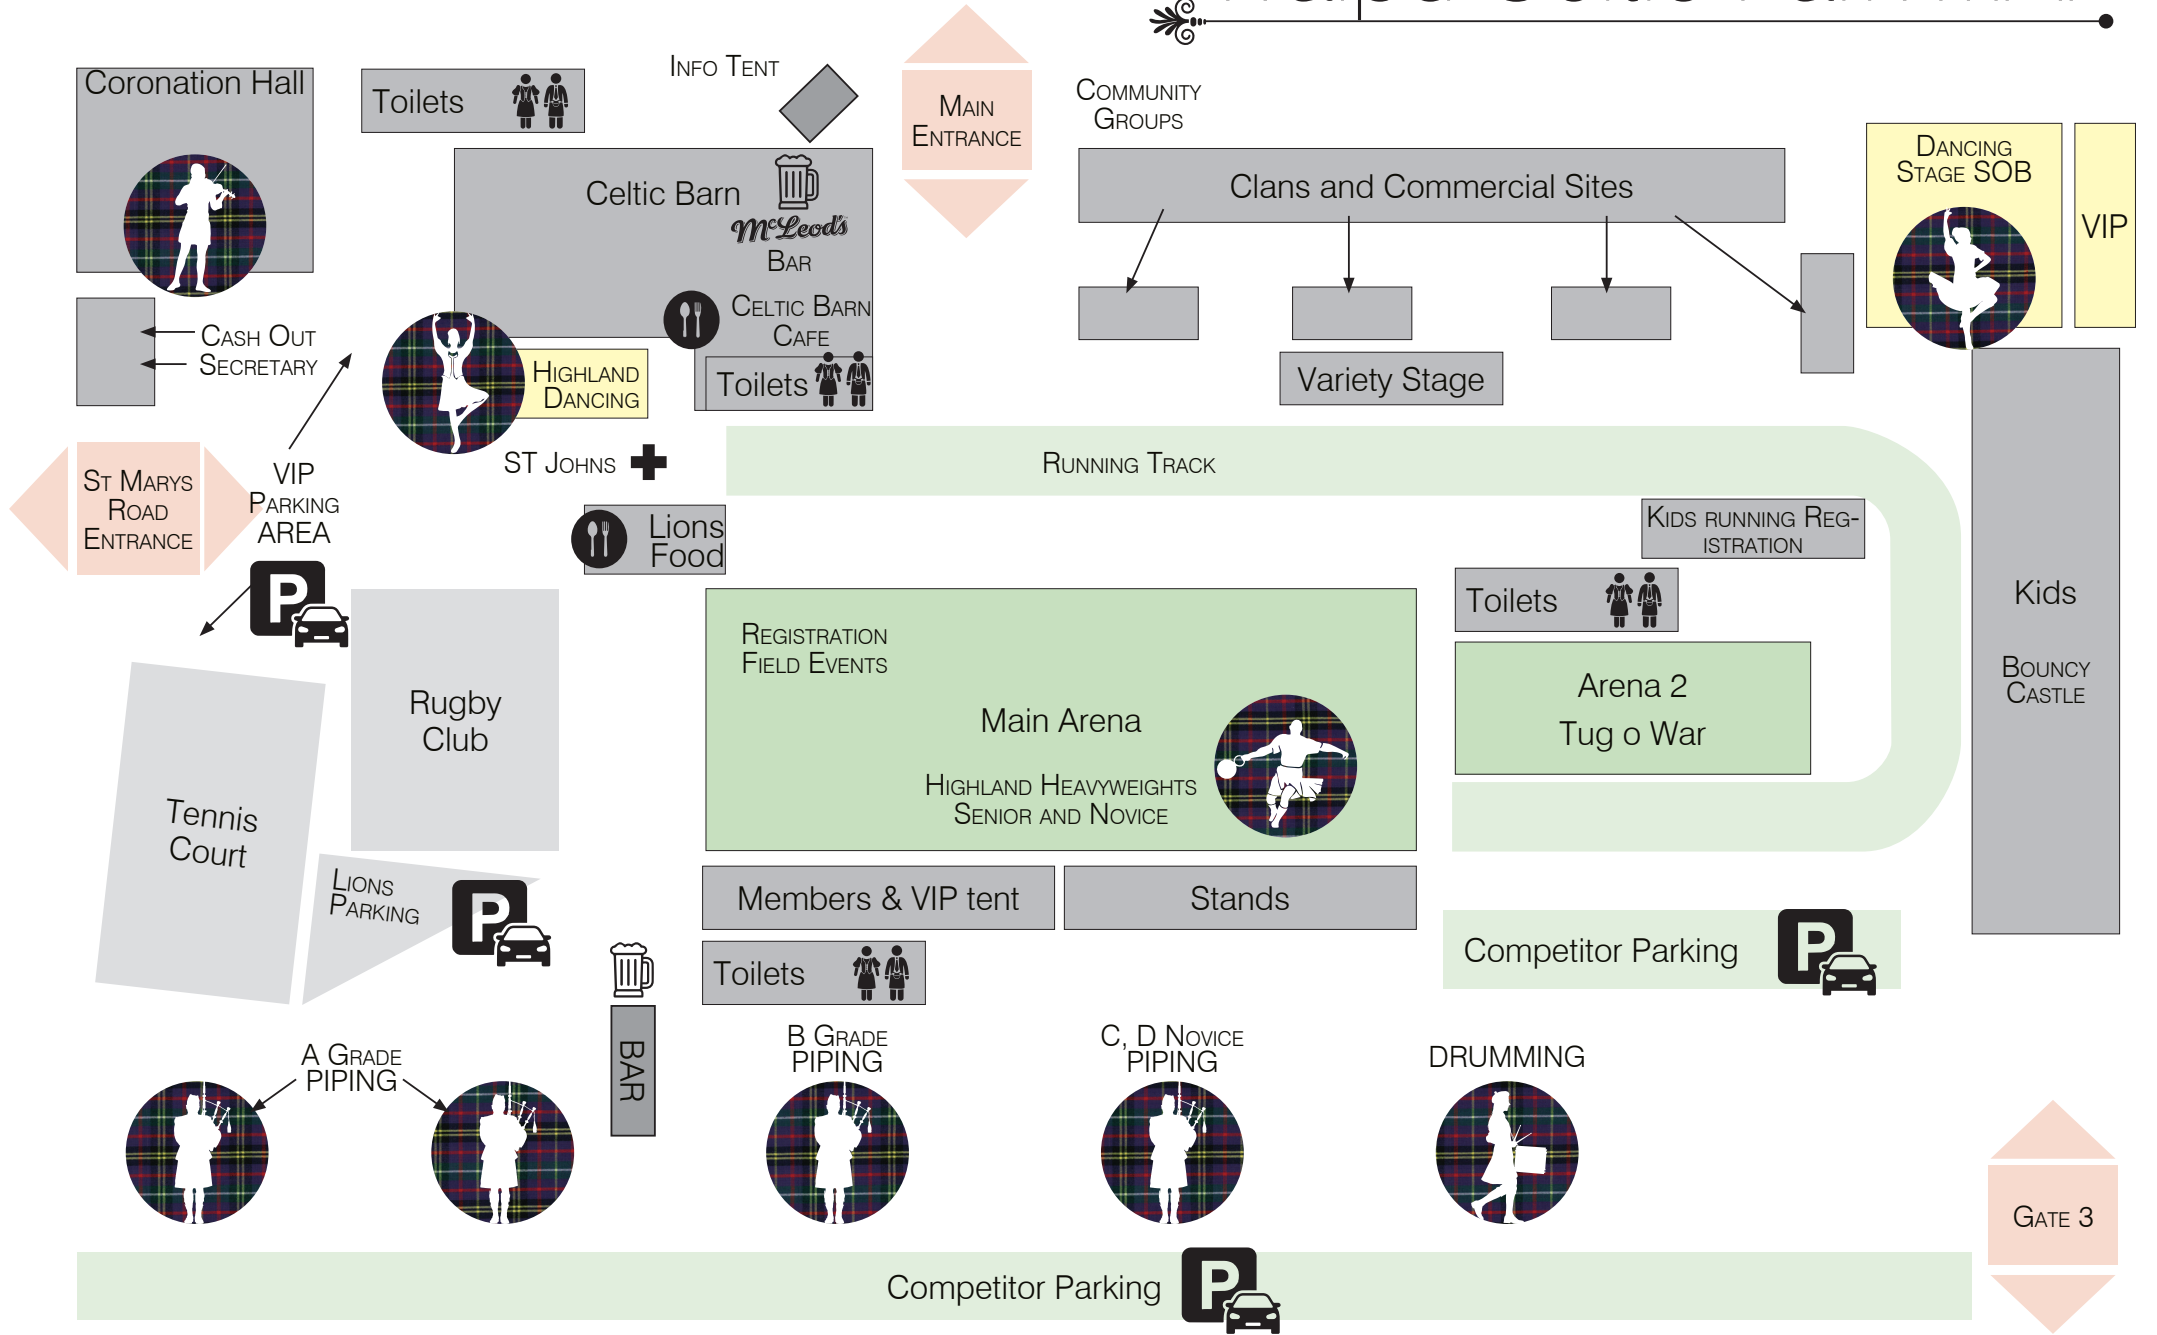

Waipu Celtic Park MAP

MAIN ENTRANCE

Coronation Hall

Toilets

INFO TENT

COMMUNITY GROUPS

Clans and Commercial Sites

DANCING STAGE SOB

REGISTRATION FIELD EVENTS

Main Arena

HIGHLAND HEAVYWEIGHTS SENIOR AND NOVICE

Arena 2 Tug o War

BOUNCY CASTLE

Tennis Court

LIONS PARKING

Members & VIP tent

Stands

Competitor Parking

Toilets

A GRADE PIPING

BAR

B GRADE PIPING

C, D NOVICE PIPING

DRUMMING

Competitor Parking

GATE 3